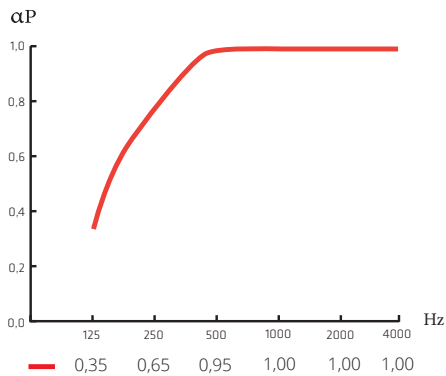

## ABSORPTION SMART ART 60

- ✓ Absorptions Klassifikation: Klasse A
- ✓ Absorbering:  $\alpha_W = 0.95$